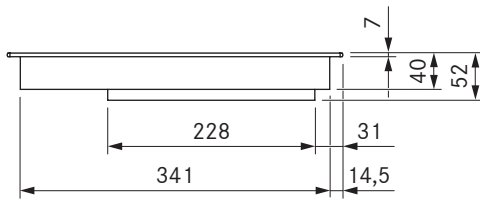

PKFI3 / PKFI3AB

Pro surface induction cooktop
Pro surface induction cooktop All Black

Technical data

Supply voltage	220 - 240 V
Frequency	50 - 60 Hz
Maximum power consumption	3.68 kW
Maximum power rating	3.68 kW
Minimum fuse protection	1 x 16 A
Power supply cable length	1,5 m
Dimensions (width x depth x height)	370 x 540 x 52 mm
Weight (incl. accessories/packaging)	8.1 kg
Surface material	Glass ceramic
Cooktop power levels	1 - 9, P
Size of front cooking zone	230 x 230 mm
Size of rear cooking zone	230 x 230 mm
Front cooking zone output	2100 W
Rear cooking zone output	2100 W
Front cooking zone power setting output	3680 W
Rear cooking zone power setting output	3680 W

Scope of delivery

- Surface induction cooktop PKFI3/PKFI3AB
- 2 x control knobs
- 2 x connection cables for the control knobs
- Connection cable to the extractor
- operating and installation instructions
- mounting straps
- height adjustment plate set
- power supply cable (1,5m)