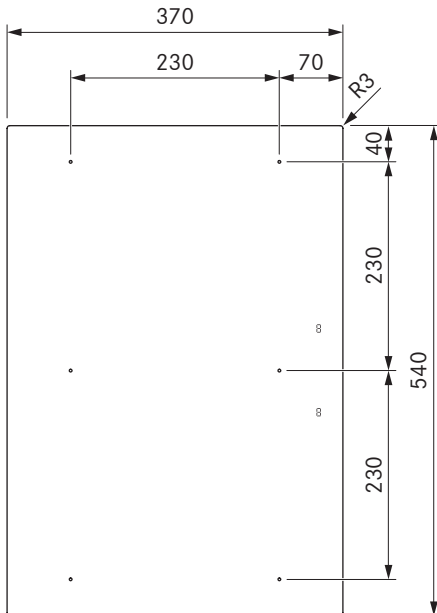

PKFI3 / PKFI3AB

Pro surface induction cooktop
Pro surface induction cooktop All Black

Technical data

Supply voltage	220 - 240 V
Frequency	50 - 60 Hz
Maximum power consumption	3.68 kW
Maximum power rating	3.68 kW
Minimum fuse protection	1 x 16 A
Power supply cable length	1,5 m
Dimensions (width x depth x height)	370 x 540 x 52 mm
Weight (incl. accessories/packaging)	8.1 kg
Surface material	Glass ceramic
Cooktop power levels	1 - 9, P
Size of front cooking zone	230 x 230 mm
Size of rear cooking zone	230 x 230 mm
Front cooking zone output	2100 W
Rear cooking zone output	2100 W
Front cooking zone power setting output	3680 W
Rear cooking zone power setting output	3680 W

Scope of delivery

- Surface induction cooktop PKFI3/PKFI3AB
- 2 x control knobs
- 2 x connection cables for the control knobs
- Connection cable to the extractor
- operating and installation instructions
- mounting straps
- height adjustment plate set
- power supply cable (1,5m)