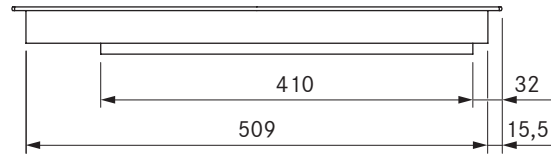

PKFI3 / PKFI3AB

Pro surface induction cooktop
Pro surface induction cooktop All Black

Technical data

Supply voltage	220 - 240 V
Frequency	50 - 60 Hz
Maximum power consumption	3.68 kW
Maximum power rating	3.68 kW
Minimum fuse protection	1 x 16 A
Power supply cable length	1,5 m
Dimensions (width x depth x height)	370 x 540 x 52 mm
Weight (incl. accessories/packaging)	8.1 kg
Surface material	Glass ceramic
Cooktop power levels	1 - 9, P
Size of front cooking zone	230 x 230 mm
Size of rear cooking zone	230 x 230 mm
Front cooking zone output	2100 W
Rear cooking zone output	2100 W
Front cooking zone power setting output	3680 W
Rear cooking zone power setting output	3680 W

Product description

- Intuitive control knob
- Oversized surface induction cooking zones
- Performance level display on the cooktop
- Variable heat retention function
- bridging function
- Childproofing feature
- Cooking zone timers
- Timer
- Demo mode
- Pause function

Scope of delivery

- Surface induction cooktop PKFI3/PKFI3AB
- 2 x control knobs
- 2 x connection cables for the control knobs
- Connection cable to the extractor
- operating and installation instructions
- mounting straps
- height adjustment plate set
- power supply cable (1,5m)