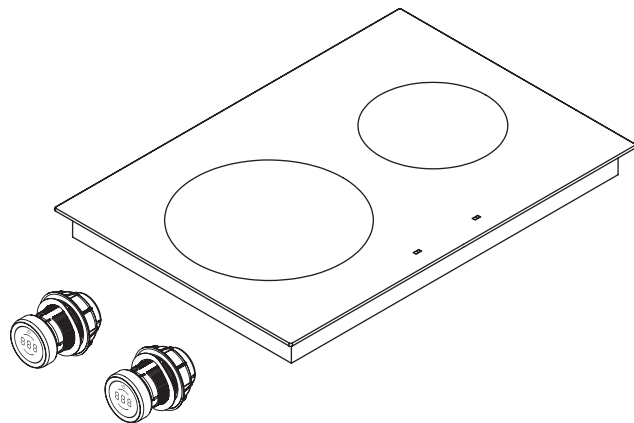

Pro induction cooktop
Pro induction cooktop All Black

Technical data

Supply voltage	220 - 240 V
Frequency	50 - 60 Hz
Maximum power consumption	3.68 kW
Maximum power rating	3.68 kW
Minimum fuse protection	1 x 16 A
Power supply cable length	1,5 m
Dimensions (width x depth x height)	370 x 540 x 52 mm
Weight (incl. accessories/packaging)	8,0 kg
Surface material	Glass ceramic
Cooktop power levels	1 - 9, P
Size of front cooking zone	Ø 230 mm
Size of rear cooking zone	Ø 165 mm
Front cooking zone output	2300 W
Rear cooking zone output	1400 W
Front cooking zone power setting output	3680 W
Rear cooking zone power setting output	2200 W

Product description

- Intuitive control knob
- Performance level display on the cooktop
- Variable heat retention function
- Childproofing feature
- Cooking zone timers
- Timer
- Pause function
- automatic heat up function
- pan size recognition
- Demo mode

Scope of delivery

- Induction cooktop PKI3 / PKI3AB
- 2 x control knobs
- 2 x connection cables for the control knobs
- Connection cable to the extractor
- operating and installation instructions
- mounting straps
- height adjustment plate set
- power supply cable (1,5m)