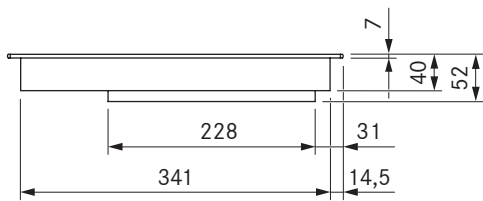

Pro induction cooktop
Pro induction cooktop All Black

Technical data

Supply voltage	220 - 240 V
Frequency	50 - 60 Hz
Maximum power consumption	3.68 kW
Maximum power rating	3.68 kW
Minimum fuse protection	1 x 16 A
Power supply cable length	1,5 m
Dimensions (width x depth x height)	370 x 540 x 52 mm
Weight (incl. accessories/packaging)	8,0 kg
Surface material	Glass ceramic
Cooktop power levels	1 - 9, P
Size of front cooking zone	Ø 230 mm
Size of rear cooking zone	Ø 165 mm
Front cooking zone output	2300 W
Rear cooking zone output	1400 W
Front cooking zone power setting output	3680 W
Rear cooking zone power setting output	2200 W