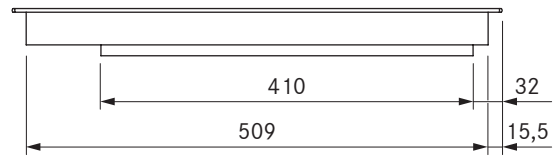

Pro induction cooktop
Pro induction cooktop All Black

Technical data

Supply voltage	220 - 240 V
Frequency	50 - 60 Hz
Maximum power consumption	3.68 kW
Maximum power rating	3.68 kW
Minimum fuse protection	1 x 16 A
Power supply cable length	1,5 m
Dimensions (width x depth x height)	370 x 540 x 52 mm
Weight (incl. accessories/packaging)	8,0 kg
Surface material	Glass ceramic
Cooktop power levels	1 - 9, P
Size of front cooking zone	Ø 230 mm
Size of rear cooking zone	Ø 165 mm
Front cooking zone output	2300 W
Rear cooking zone output	1400 W
Front cooking zone power setting output	3680 W
Rear cooking zone power setting output	2200 W

Scope of delivery

- Induction cooktop PKI3 / PKI3AB
- 2 x control knobs
- 2 x connection cables for the control knobs
- Connection cable to the extractor
- operating and installation instructions
- mounting straps
- height adjustment plate set
- power supply cable (1,5m)