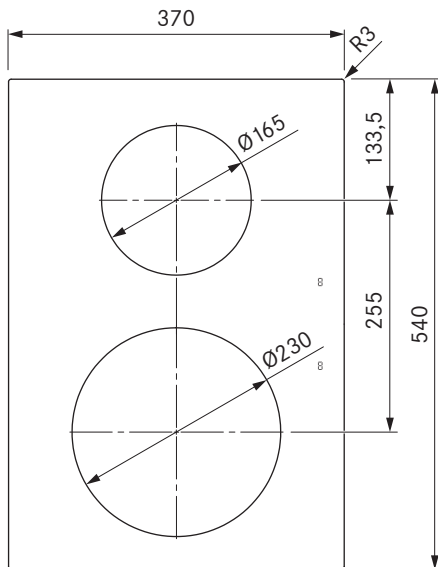

Pro induction cooktop
Pro induction cooktop All Black

Technical data

Supply voltage	220 - 240 V
Frequency	50 - 60 Hz
Maximum power consumption	3.68 kW
Maximum power rating	3.68 kW
Minimum fuse protection	1 x 16 A
Power supply cable length	1,5 m
Dimensions (width x depth x height)	370 x 540 x 52 mm
Weight (incl. accessories/packaging)	8,0 kg
Surface material	Glass ceramic
Cooktop power levels	1 - 9, P
Size of front cooking zone	Ø 230 mm
Size of rear cooking zone	Ø 165 mm
Front cooking zone output	2300 W
Rear cooking zone output	1400 W
Front cooking zone power setting output	3680 W
Rear cooking zone power setting output	2200 W