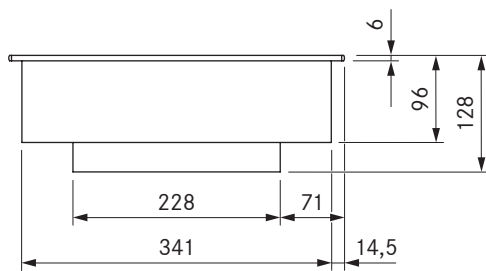

PKIW3 / PKIW3AB

Pro induction wok cooktop
Pro induction wok cooktop All Black

Technical data

Supply voltage	220 - 240 V
Frequency	50 - 60 Hz
Maximum power consumption	3.0 kW
Maximum power rating	3.0 kW
Minimum fuse protection	1 x 16 A
Power supply cable length	1,5 m
Dimensions (width x depth x height)	370 x 540 x 128 mm
Weight (incl. accessories/packaging)	9.5 kg
Surface material	Glass ceramic
Cooktop power levels	1 - 9, P
Size of cooking zone	Ø 310 mm
Cooking zone output	2400 W
Cooking zone power setting output	3000 W

Scope of delivery

- Induction wok cooktop PKIW3 / PKIW3AB
- 2 x control knobs
- 2 x connection cables for the control knobs
- Connection cable to the extractor
- operating and installation instructions
- height adjustment plate set
- mounting straps
- power supply cable (1,5m)

Accessories

- HIW1 induction wok, ControlInduc®, stainless steel, Ø 360 mm

Product- and planning instructions

- The installation height of 128 mm means that the device cannot be installed over the exhaust ducting
- Ensure sufficient ventilation of the area below the cooktop.
- Glass ceramic mould Diameter 310 mm
- Use a wok that loses its magnetic properties when the temperature rises (overheating protection). We recommend using the BORA induction wok.