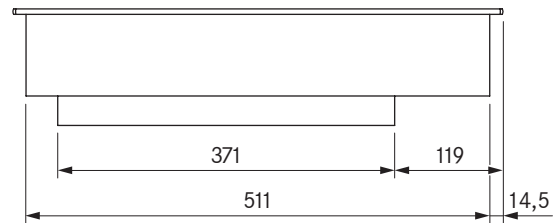

PKIW3 / PKIW3AB

Pro induction wok cooktop
Pro induction wok cooktop All Black

Technical data

Supply voltage	220 - 240 V
Frequency	50 - 60 Hz
Maximum power consumption	3.0 kW
Maximum power rating	3.0 kW
Minimum fuse protection	1 x 16 A
Power supply cable length	1,5 m
Dimensions (width x depth x height)	370 x 540 x 128 mm
Weight (incl. accessories/packaging)	9.5 kg
Surface material	Glass ceramic
Cooktop power levels	1 - 9, P
Size of cooking zone	Ø 310 mm
Cooking zone output	2400 W
Cooking zone power setting output	3000 W

Scope of delivery

- Induction wok cooktop PKIW3 / PKIW3AB
- 2 x control knobs
- 2 x connection cables for the control knobs
- Connection cable to the extractor
- operating and installation instructions
- height adjustment plate set
- mounting straps
- power supply cable (1,5m)

Accessories

- HIW1 induction wok, ControlInduc®, stainless steel, Ø 360 mm

Product- and planning instructions

- The installation height of 128 mm means that the device cannot be installed over the exhaust ducting
- Ensure sufficient ventilation of the area below the cooktop.
- Glass ceramic mould Diameter 310 mm
- Use a wok that loses its magnetic properties when the temperature rises (overheating protection). We recommend using the BORA induction wok.