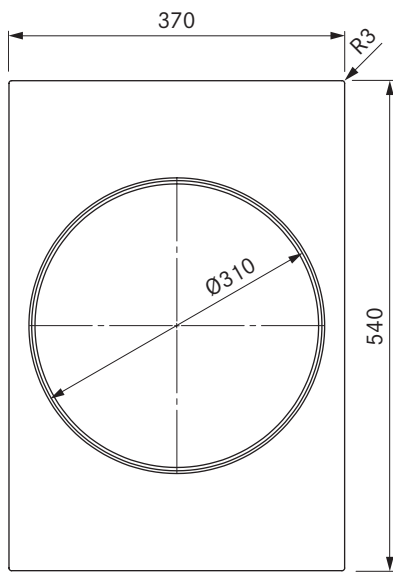

PKIW3 / PKIW3AB

Pro induction wok cooktop
Pro induction wok cooktop All Black

Technical data

Supply voltage	220 - 240 V
Frequency	50 - 60 Hz
Maximum power consumption	3.0 kW
Maximum power rating	3.0 kW
Minimum fuse protection	1 x 16 A
Power supply cable length	1,5 m
Dimensions (width x depth x height)	370 x 540 x 128 mm
Weight (incl. accessories/packaging)	9.5 kg
Surface material	Glass ceramic
Cooktop power levels	1 - 9, P
Size of cooking zone	Ø 310 mm
Cooking zone output	2400 W
Cooking zone power setting output	3000 W

Scope of delivery

- Induction wok cooktop PKIW3 / PKIW3AB
- 2 x control knobs
- 2 x connection cables for the control knobs
- Connection cable to the extractor
- operating and installation instructions
- height adjustment plate set
- mounting straps
- power supply cable (1,5m)