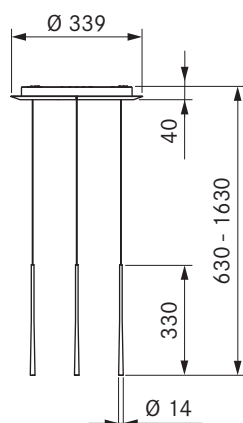

LSZSW / LSZMG / LSZRG

Stars pendant light 3-light circular – black

Stars pendant light 3-light circular – moss green

Stars pendant light 3-light circular – rose gold

Technical data

Lighting type	Pendant light
Supply voltage	220 - 240 V
Frequency	50 - 60 Hz
Maximum power consumption	10,5 W
Connection clamp	5 pole
Lighting control system	Pushbutton / DALI
Dimmable	Yes
Bulb	LED
Light colour	warm white
Colour temperature	2700 K
Colour rendering index (Ra)	CRI > 90
Lux	690 lm
Direct beam angle	46°
Service life	> 50000 h
Switching cycles	min. 50000
Surface material	Metal / Plastic
Protection class	1
Protection rating	IP 20
Ceiling housing dimensions (D x H)	393 x 40 mm
Light dimensions (D x H)	14 x 330 mm
Weight (incl. accessories/packaging)	3,6 kg
Power consumption in standby mode	< 0.5 W

Product description

- Height-adjustable without tools
- DALI-controlled

Scope of delivery

- Stars pendant light 3-light circular
- Operating and installation instructions
- Drilling template

Product- and planning instructions